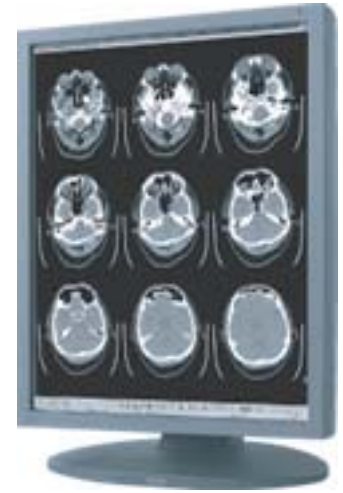

2MP  
21.3"

# TOTOKU Monochrome LCD Monitors **ME251i**

Totoku's i-series incorporates an integrated backlight stabilization technology designed to minimize flicker, making long periods of use, easy on the eyes. Totoku's ME251i has 100,000 hours of backlight life and includes a standard five year warranty.

## LCD

Technology	21.3-inch, Monochrome, TFT active matrix
Display Area	432mm x 324mm
Pixel Pitch	0.270mm x 0.270mm

## Physical Characteristics

Dimensions (WxHxD)	Landscape: 474mm x 468.4/529.9mm x 220mm, Portrait: 367mm x 521.9/583.4mm x 220mm
Weight	Approx. 11.6kg (Approx. 7.4kg without tilt stand)
Tilt Stand	Tilt, swivel, landscape/portrait rotation
Mount	100mm VESA compliant
Security Slot	Antitheft security slot (Panel and tilt stand)
Protective Filter	Antireflection-coated protective filter
Accessories	AC adapter, 3P power cord, DVI cable, Serial cable, USB cable, User manual